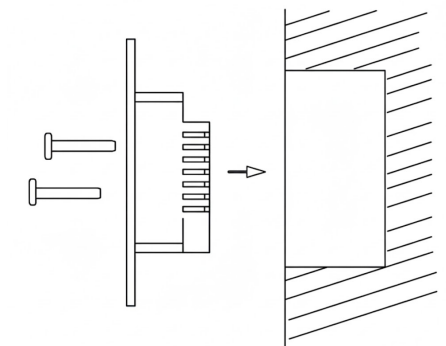

Slim, elegant design with neutral color options that blend perfectly into modern interiors.

Mechanical Structure & Installation

Technical Parameter

Parameter	Specification
Rated Voltage	240V AC
Rated current	10A
Switch Configuration	4 Gang
Mechanical Lifespan	±40,000 Operations
Load Type	Standard residential lighting
Material	Fire-retardant ABS + PC
App Compatibility	Tuya Smart App Alexa & Google Home
Product Dimension	100 x 100 x 50