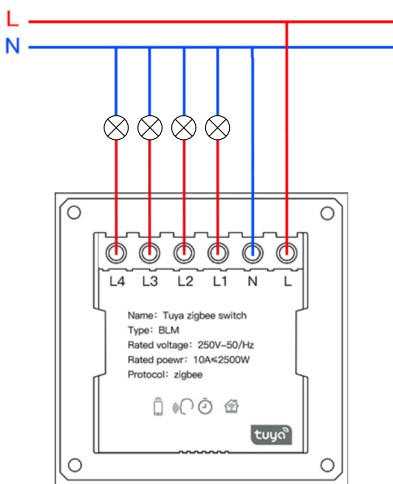

Zigbee Wall Switch 1-3 Gang

The TERALUX Smart Wall Relay Switch Zigbee 1-3 Gang provides intelligent lighting control with seamless integration into the Tuya Smart ecosystem. Designed for reliability and safety, this compact module supports Zigbee 3.0 connectivity with an optional Wi-Fi version for flexible installation and compatibility with various smart home systems.

Features

Control your lights easily through the Tuya app, automation, or voice commands for a seamless smart home experience.

Available in 1, 2, or 3 gang configurations to suit different room layouts and lighting needs.

Use it as a standard wall switch or set it as a scene controller to activate multiple devices with one touch.

Powered by Zigbee 3.0 for fast response, reliable performance, and low power consumption.

Made from fireproof polycarbonate material, ensuring safety and long-term reliability.

Slim, elegant design with neutral color options that blend perfectly into modern interiors.

Mechanical Structure & Installation

Technical Parameter

Parameter	Specification
Rated Voltage	240V AC
Rated current	10A
Switch Configuration	4 Gang
Mechanical Lifespan	±40,000 Operations
Load Type	Standard residential lighting
Material	Fire-retardant ABS + PC
App Compatibility	Tuya Smart App Alexa & Google Home
Product Dimension	100 x 100 x 50