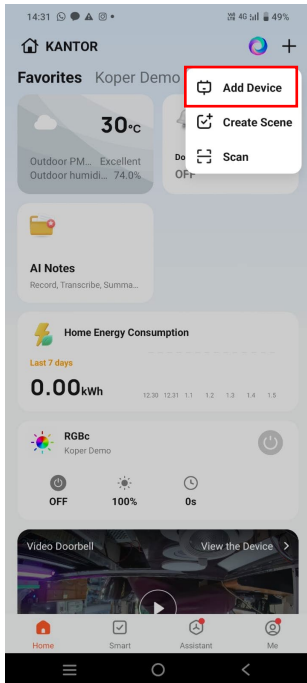

Features

Control your lights easily through the Tuya app, automation, or voice commands for a seamless smart home experience.

Available in 1, 2, or 3 gang configurations to suit different room layouts and lighting needs.

Use it as a standard wall switch or set it as a scene controller to activate multiple devices with one touch.

Powered by Zigbee 3.0 for fast response, reliable performance, and low power consumption.

Made from fireproof polycarbonate material, ensuring safety and long-term reliability.

Slim, elegant design with neutral color options that blend perfectly into modern interiors.

Mechanical Structure & Installation

Technical Parameter

Parameter	Specification
Rated Voltage	240V AC
Rated current	10A
Switch Configuration	4 Gang
Mechanical Lifespan	±40,000 Operations
Load Type	Standard residential lighting
Material	Fire-retardant ABS + PC
App Compatibility	Tuya Smart App Alexa & Google Home
Product Dimension	100 x 100 x 50

System Diagram

Pairing Guide

After the smart switch is connected to mains power, press the button quickly 5 times, then on the 6th press, hold it down until the light starts blinking. Once the light is blinking, open the Tuya app and follow the on-screen instructions to complete pairing.