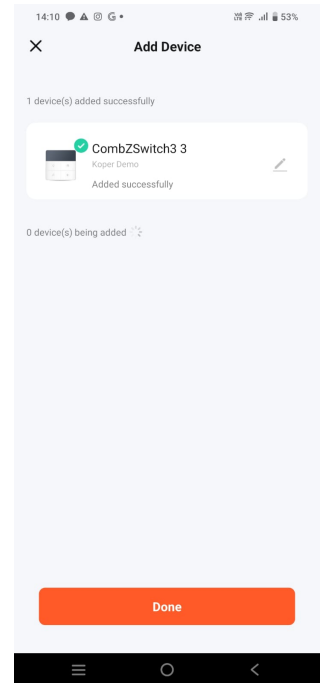

Rename and Done