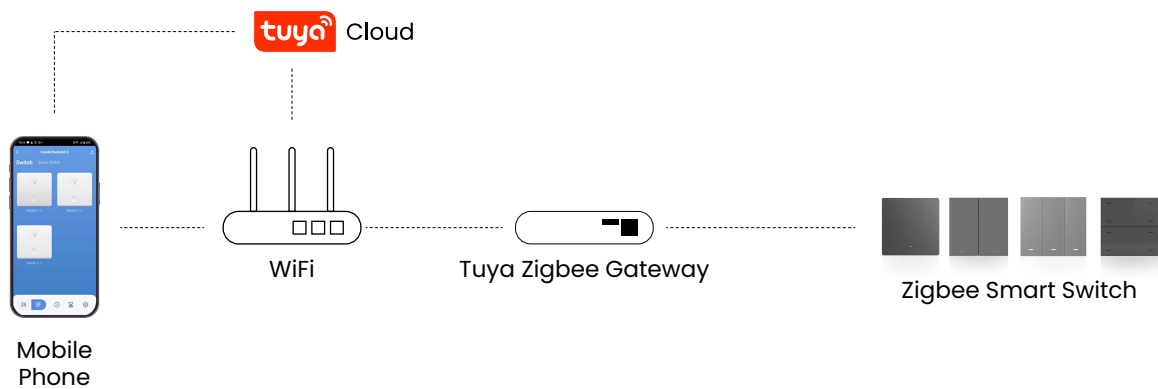

Zigbee Wall Switch 1-3 Gang

The TERALUX Smart Wall Relay Switch Zigbee 1-3 Gang provides intelligent lighting control with seamless integration into the Tuya Smart ecosystem. Designed for reliability and safety, this compact module supports Zigbee 3.0 connectivity with an optional Wi-Fi version for flexible installation and compatibility with various smart home systems.

Use it as a standard wall switch or set it as a scene controller to activate multiple devices with one touch.

Powered by Zigbee 3.0 for fast response, reliable performance, and low power consumption.

Made from fireproof polycarbonate material, ensuring safety and long-term reliability.

Slim, elegant design with neutral color options that blend perfectly into modern interiors.

Mechanical Structure & Installation

Technical Parameter

Parameter	Specification
Rated Voltage	240V AC
Rated current	10A
Switch Configuration	4 Gang
Mechanical Lifespan	±40,000 Operations
Load Type	Standard residential lighting
Material	Fire-retardant ABS + PC
App Compatibility	Tuya Smart App Alexa & Google Home
Product Dimension	100 x 100 x 50

System Diagram

Pairing Guide

After the smart switch is connected to mains power, press the button quickly 5 times, then on the 6th press, hold it down until the light starts blinking. Once the light is blinking, open the Tuya app and follow the on-screen instructions to complete pairing.