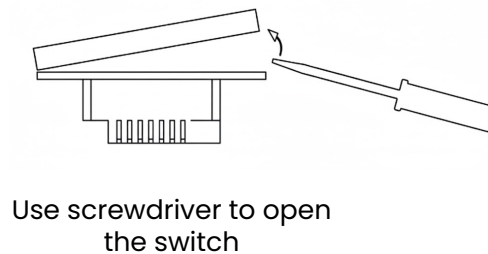

Zigbee Wall Switch 1-3 Gang

The TERALUX Smart Wall Relay Switch Zigbee 1-3 Gang provides intelligent lighting control with seamless integration into the Tuya Smart ecosystem. Designed for reliability and safety, this compact module supports Zigbee 3.0 connectivity with an optional Wi-Fi version for flexible installation and compatibility with various smart home systems.

Features

Control your lights easily through the Tuya app, automation, or voice commands for a seamless smart home experience.

Available in 1, 2, or 3 gang configurations to suit different room layouts and lighting needs.

Use it as a standard wall switch or set it as a scene controller to activate multiple devices with one touch.

Powered by Zigbee 3.0 for fast response, reliable performance, and low power consumption.

Made from fireproof polycarbonate material, ensuring safety and long-term reliability.

Slim, elegant design with neutral color options that blend perfectly into modern interiors.

Mechanical Structure & Installation