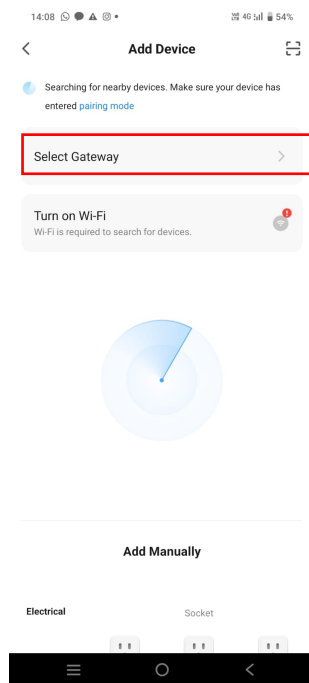

Select Nearby Gateway