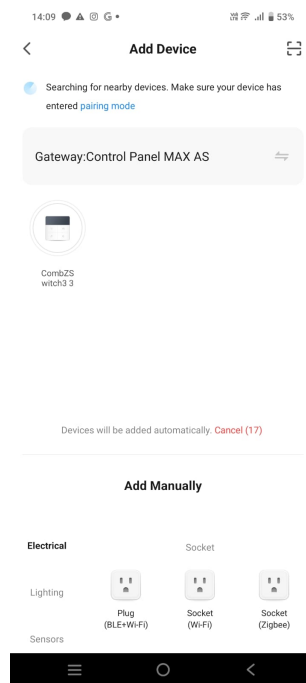

Nearby Device Detected