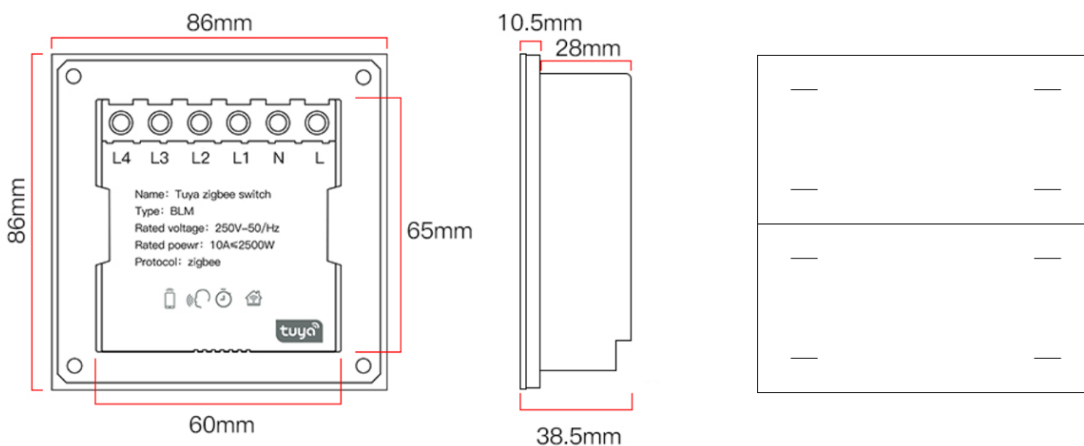

Slim, elegant design with neutral color options that blend perfectly into modern interiors.

Mechanical Structure & Installation

Technical Parameter

Parameter	Specification
Rated Voltage	240V AC
Rated current	10A
Switch Configuration	4 Gang
Mechanical Lifespan	±40,000 Operations
Load Type	Standard residential lighting
Material	Fire-retardant ABS + PC
App Compatibility	Tuya Smart App Alexa & Google Home
Product Dimension	100 x 100 x 50