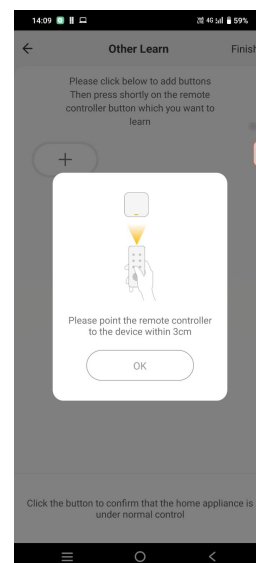

The TERALUX Smart Remote IR Square Zigbee Z06 is a compact universal IR controller that lets you control TVs, ACs, fans, and other IR devices through the Tuya Smart / Smart Life app. Using Zigbee 3.0, it supports voice control with Alexa, Google Home, and Siri, and includes a cloud database of 4000+ brands plus IR learning for custom devices. Features include auto-scan pairing, scene automation, timers, and scheduling. Requires a Tuya Zigbee Hub and continuous DC 5V USB power.

Pairing Instruction

Press and hold the reset button for 5 seconds. The indicator light will start blinking, showing that the Zigbee IR Remote Control has entered pairing mode.

Add New Device

Select Gateway

Nearby Device Detected

Device Ready

Device Function

Say goodbye to using remote controls for each of the IR home appliances such as TV, Air-conditioner, TV box, light, fan, audio, etc. You can remotely control these devices with the tap of your finger on the mobile App.

- Quick Matching

Main Interface

Select Device Type

Quick Matching With The IR Remote

- DIY Matching (If The Desired Device Not Found)

Main Interface

Select Device Type

Match The IR Remote With The Device