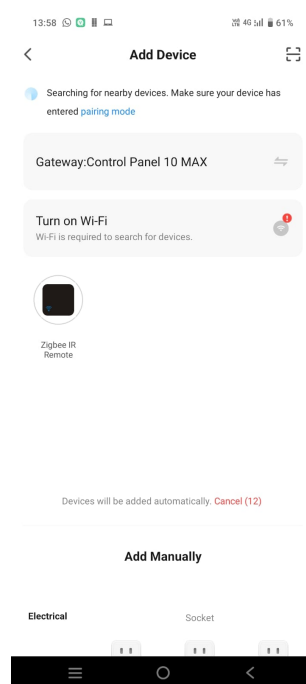

The TERALUX Smart Remote IR Square Zigbee Z06 is a compact universal IR controller that lets you control TVs, ACs, fans, and other IR devices through the Tuya Smart / Smart Life app. Using Zigbee 3.0, it supports voice control with Alexa, Google Home, and Siri, and includes a cloud database of 4000+ brands plus IR learning for custom devices. Features include auto-scan pairing, scene automation, timers, and scheduling. Requires a Tuya Zigbee Hub and continuous DC 5V USB power.

Pairing Instruction

Press and hold the reset button for 5 seconds. The indicator light will start blinking, showing that the Zigbee IR Remote Control has entered pairing mode.

Add New Device

Select Gateway

Nearby Device Detected

Device Ready

Device Function

Say goodbye to using remote controls for each of the IR home appliances such as TV, Air-conditioner, TV box, light, fan, audio, etc. You can remotely control these devices with the tap of your finger on the mobile App.