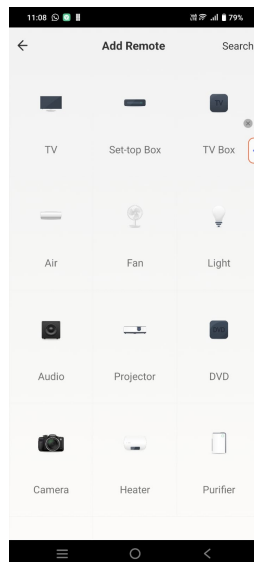

Select Device Type