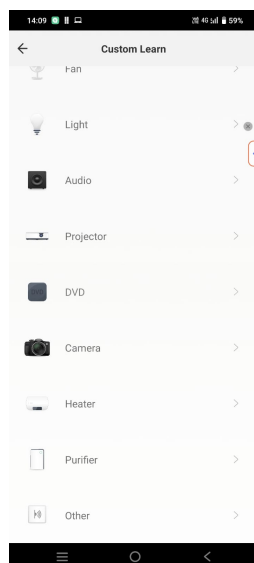

Pairing Instruction

Press and hold the reset button for 5 seconds. The indicator light will start blinking, showing that the Zigbee IR Remote Control has entered pairing mode.

Add New Device

Select Gateway

Nearby Device Detected

Device Ready

Device Function

Say goodbye to using remote controls for each of the IR home appliances such as TV, Air-conditioner, TV box, light, fan, audio, etc. You can remotely control these devices with the tap of your finger on the mobile App.

- Quick Matching

Main Interface

Select Device Type

Quick Matching With The IR Remote

- DIY Matching (If The Desired Device Not Found)

Main Interface

Select Device Type

Match The IR Remote With The Device