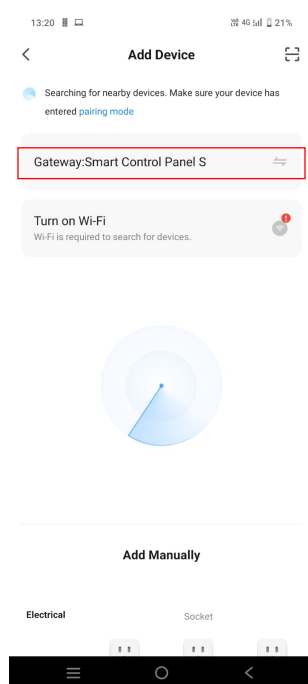

The TERALUX Smart Remote IR Square Zigbee Z06 is a compact universal IR controller that lets you control TVs, ACs, fans, and other IR devices through the Tuya Smart / Smart Life app. Using Zigbee 3.0, it supports voice control with Alexa, Google Home, and Siri, and includes a cloud database of 4000+ brands plus IR learning for custom devices. Features include auto-scan pairing, scene automation, timers, and scheduling. Requires a Tuya Zigbee Hub and continuous DC 5V USB power.

Manage devices remotely via Tuya Smart / Smart Life, and control hands-free using Alexa, Google Home, or Siri.

Set routines, timers, and automated actions for seamless smart home integration.

Simplified pairing process with automatic device detection for quick configuration.

Pairing Instruction

Press and hold the reset button for 5 seconds. The indicator light will start blinking, showing that the Zigbee IR Remote Control has entered pairing mode.

Add New Device

Select Gateway

Nearby Device Detected

Device Ready

Device Function

Say goodbye to using remote controls for each of the IR home appliances such as TV, Air-conditioner, TV box, light, fan, audio, etc. You can remotely control these devices with the tap of your finger on the mobile App.