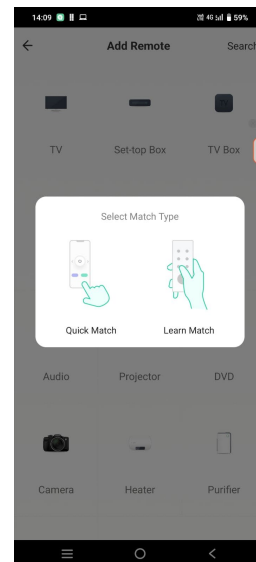

Quick Matching With The IR Remote

- DIY Matching (If The Desired Device Not Found)