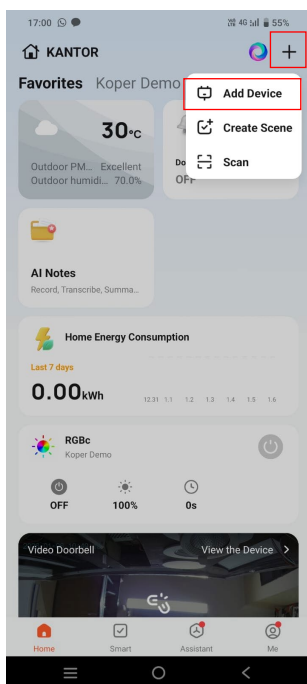

The TERALUX Smart Remote IR Square Zigbee Z06 is a compact universal IR controller that lets you control TVs, ACs, fans, and other IR devices through the Tuya Smart / Smart Life app. Using Zigbee 3.0, it supports voice control with Alexa, Google Home, and Siri, and includes a cloud database of 4000+ brands plus IR learning for custom devices. Features include auto-scan pairing, scene automation, timers, and scheduling. Requires a Tuya Zigbee Hub and continuous DC 5V USB power.

Pairing Instruction

Press and hold the reset button for 5 seconds. The indicator light will start blinking, showing that the Zigbee IR Remote Control has entered pairing mode.

Add New Device

Select Gateway

Nearby Device Detected

Device Ready

Device Function

Say goodbye to using remote controls for each of the IR home appliances such as TV, Air-conditioner, TV box, light, fan, audio, etc. You can remotely control these devices with the tap of your finger on the mobile App.