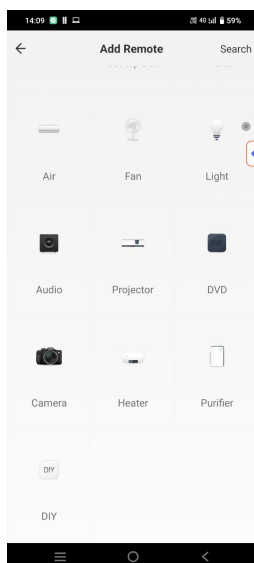

Pairing Instruction

Press and hold the reset button for 5 seconds. The indicator light will start blinking, showing that the Zigbee IR Remote Control has entered pairing mode.

Add New Device

Select Gateway

Nearby Device Detected

Device Ready

Device Function

Say goodbye to using remote controls for each of the IR home appliances such as TV, Air-conditioner, TV box, light, fan, audio, etc. You can remotely control these devices with the tap of your finger on the mobile App.

- Quick Matching

Main Interface

Select Device Type

Quick Matching With The IR Remote

- DIY Matching (If The Desired Device Not Found)

Main Interface

Select Device Type

Match The IR Remote With The Device