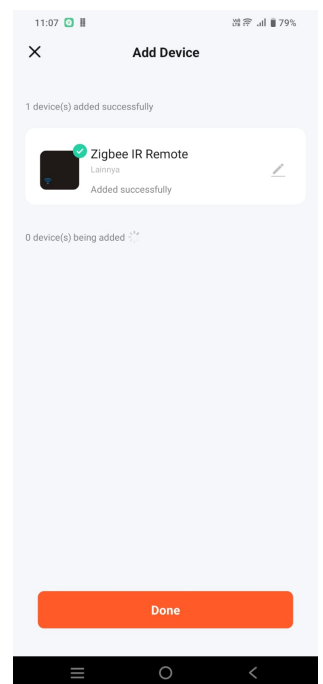

The TERALUX Smart Remote IR Square Zigbee Z06 is a compact universal IR controller that lets you control TVs, ACs, fans, and other IR devices through the Tuya Smart / Smart Life app. Using Zigbee 3.0, it supports voice control with Alexa, Google Home, and Siri, and includes a cloud database of 4000+ brands plus IR learning for custom devices. Features include auto-scan pairing, scene automation, timers, and scheduling. Requires a Tuya Zigbee Hub and continuous DC 5V USB power.

Pairing Instruction

Press and hold the reset button for 5 seconds. The indicator light will start blinking, showing that the Zigbee IR Remote Control has entered pairing mode.

Add New Device

Select Gateway

Nearby Device Detected

Device Ready

Device Function

Say goodbye to using remote controls for each of the IR home appliances such as TV, Air-conditioner, TV box, light, fan, audio, etc. You can remotely control these devices with the tap of your finger on the mobile App.