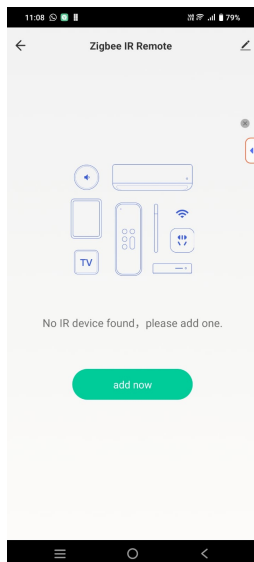

The TERALUX Smart Remote IR Square Zigbee Z06 is a compact universal IR controller that lets you control TVs, ACs, fans, and other IR devices through the Tuya Smart / Smart Life app. Using Zigbee 3.0, it supports voice control with Alexa, Google Home, and Siri, and includes a cloud database of 4000+ brands plus IR learning for custom devices. Features include auto-scan pairing, scene automation, timers, and scheduling. Requires a Tuya Zigbee Hub and continuous DC 5V USB power.

Pairing Instruction

Press and hold the reset button for 5 seconds. The indicator light will start blinking, showing that the Zigbee IR Remote Control has entered pairing mode.

Add New Device

Select Gateway

Nearby Device Detected

Device Ready

Device Function

Say goodbye to using remote controls for each of the IR home appliances such as TV, Air-conditioner, TV box, light, fan, audio, etc. You can remotely control these devices with the tap of your finger on the mobile App.

- Quick Matching

Main Interface

Select Device Type

Quick Matching With The IR Remote

- DIY Matching (If The Desired Device Not Found)

Main Interface

Select Device Type

Match The IR Remote With The Device