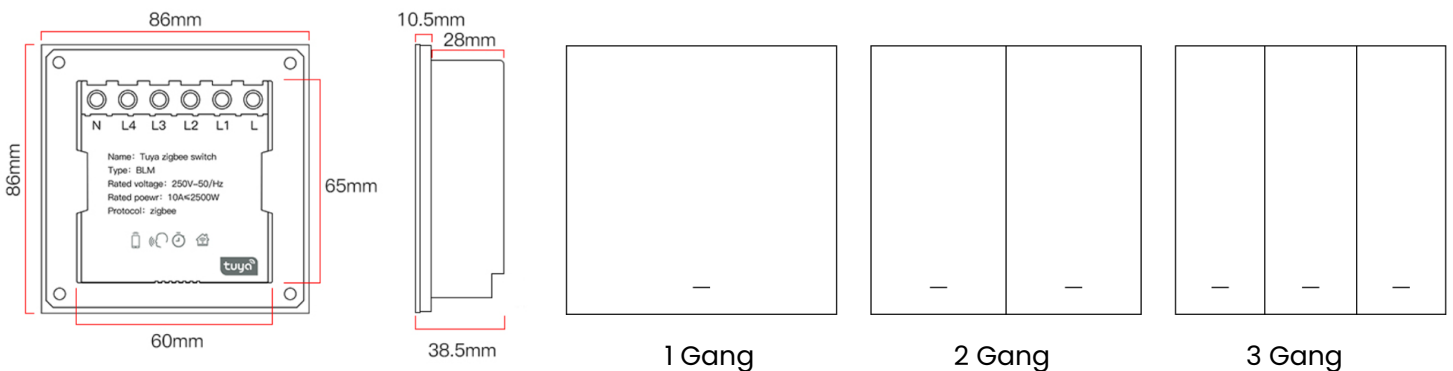

Slim, elegant design with neutral color options that blend perfectly into modern interiors.

Mechanical Structure & Installation

Technical Parameter

Parameter	Specification
Operational Voltage	100V to 240VAC, 50Hz/60Hz
Rated current	Max 10A (resistive load)
Load type	Incandescent lamp: 500W/gang LED lamp: 120W/gang Energy saving lamp: 200W/gang
Material	Fireproof Polycarbonate (PC)
Environment	Working temperature: 0–40 degrees Relative humidity: less than 95%
Scene 2 in 1	Adjustable between normal switch or scene switch
Normal Switch	Setup as local switch (Must be connected to the light)
Scene Switch	Setup as scene switch