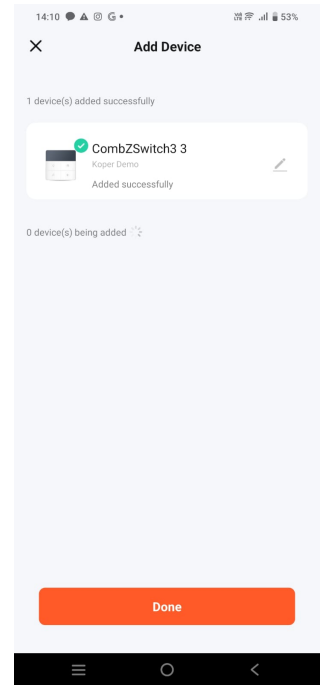

Rename and Done