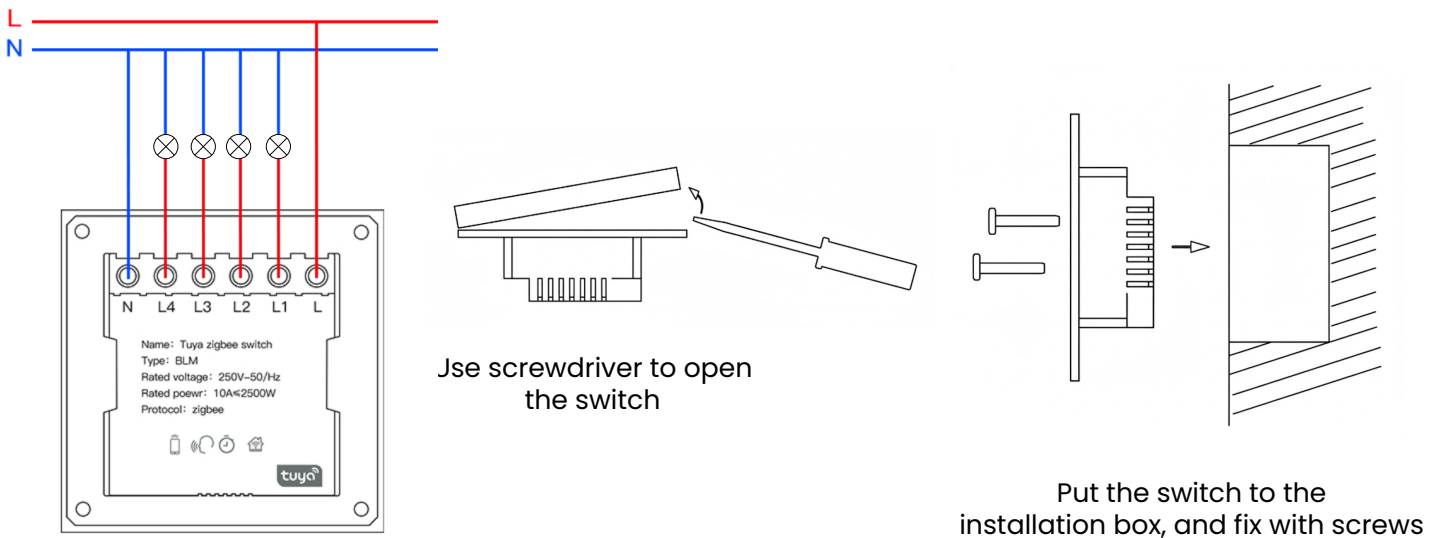

The TERALUX Smart Wall Relay Switch Zigbee 1-3 Gang provides intelligent lighting control with seamless integration into the Tuya Smart ecosystem. Designed for reliability and safety, this compact module supports Zigbee 3.0 connectivity with an optional Wi-Fi version for flexible installation and compatibility with various smart home systems.

Features

Control your lights easily through the Tuya app, automation, or voice commands for a seamless smart home experience.

Available in 1, 2, or 3 gang configurations to suit different room layouts and lighting needs.

Use it as a standard wall switch or set it as a scene controller to activate multiple devices with one touch.

Powered by Zigbee 3.0 for fast response, reliable performance, and low power consumption.

Made from fireproof polycarbonate material, ensuring safety and long-term reliability.

Slim, elegant design with neutral color options that blend perfectly into modern interiors.

Mechanical Structure & Installation

Technical Parameter

Parameter	Specification
Operational Voltage	100V to 240VAC, 50Hz/60Hz
Rated current	Max 10A (resistive load)
Load type	Incandescent lamp: 500W/gang LED lamp: 120W/gang Energy saving lamp: 200W/gang
Material	Fireproof Polycarbonate (PC)
Environment	Working temperature: 0–40 degrees Relative humidity: less than 95%
Scene 2 in 1	Adjustable between normal switch or scene switch
Normal Switch	Setup as local switch (Must be connected to the light)
Scene Switch	Setup as scene switch