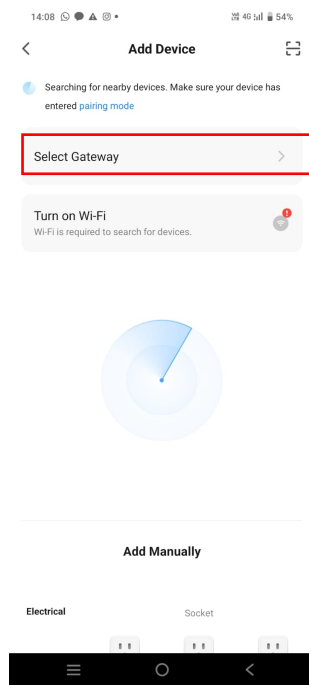

Select Nearby Gateway