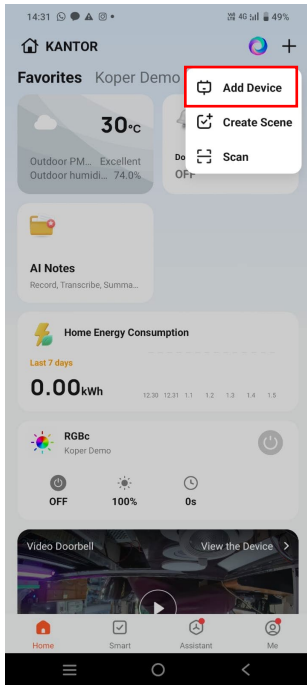

Features

Control your lights easily through the Tuya app, automation, or voice commands for a seamless smart home experience.

Available in 1, 2, or 3 gang configurations to suit different room layouts and lighting needs.

Use it as a standard wall switch or set it as a scene controller to activate multiple devices with one touch.

Powered by Zigbee 3.0 for fast response, reliable performance, and low power consumption.

Made from fireproof polycarbonate material, ensuring safety and long-term reliability.

Slim, elegant design with neutral color options that blend perfectly into modern interiors.

Mechanical Structure & Installation

Technical Parameter

Parameter	Specification
Operational Voltage	100V to 240VAC, 50Hz/60Hz
Rated current	Max 10A (resistive load)
Load type	Incandescent lamp: 500W/gang LED lamp: 120W/gang Energy saving lamp: 200W/gang
Material	Fireproof Polycarbonate (PC)
Environment	Working temperature: 0–40 degrees Relative humidity: less than 95%
Scene 2 in 1	Adjustable between normal switch or scene switch
Normal Switch	Setup as local switch (Must be connected to the light)
Scene Switch	Setup as scene switch

System Diagram

Pairing Guide

After the smart switch is connected to mains power, press the button quickly 5 times, then on the 6th press, hold it down until the light starts blinking. Once the light is blinking, open the Tuya app and follow the on-screen instructions to complete pairing.