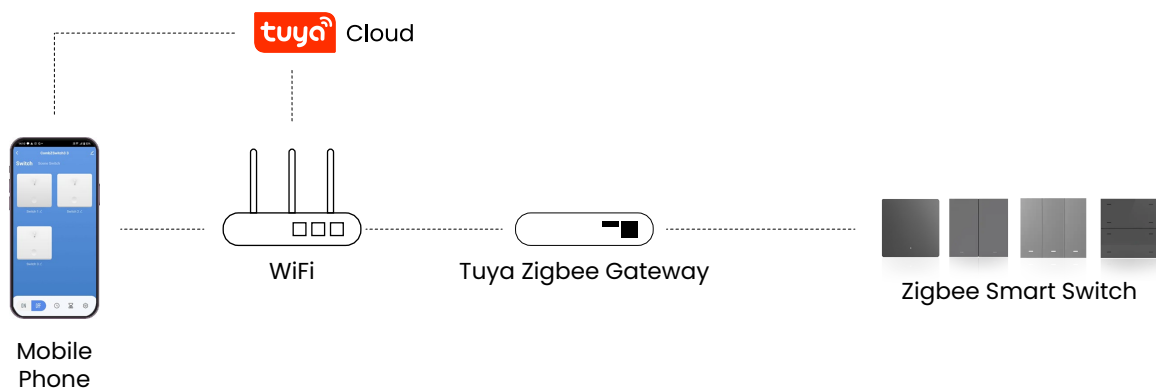

Use it as a standard wall switch or set it as a scene controller to activate multiple devices with one touch.

Powered by Zigbee 3.0 for fast response, reliable performance, and low power consumption.

Made from fireproof polycarbonate material, ensuring safety and long-term reliability.

Slim, elegant design with neutral color options that blend perfectly into modern interiors.

Mechanical Structure & Installation

Technical Parameter

Parameter	Specification
Operational Voltage	100V to 240VAC, 50Hz/60Hz
Rated current	Max 10A (resistive load)
Load type	Incandescent lamp: 500W/gang LED lamp: 120W/gang Energy saving lamp: 200W/gang
Material	Fireproof Polycarbonate (PC)
Environment	Working temperature: 0–40 degrees Relative humidity: less than 95%
Scene 2 in 1	Adjustable between normal switch or scene switch
Normal Switch	Setup as local switch (Must be connected to the light)
Scene Switch	Setup as scene switch

System Diagram

Pairing Guide

After the smart switch is connected to mains power, press the button quickly 5 times, then on the 6th press, hold it down until the light starts blinking. Once the light is blinking, open the Tuya app and follow the on-screen instructions to complete pairing.