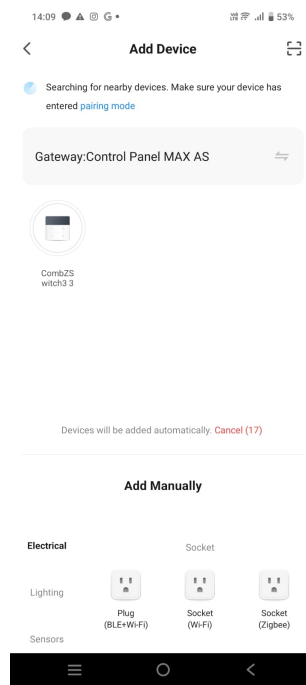

Nearby Device Detected