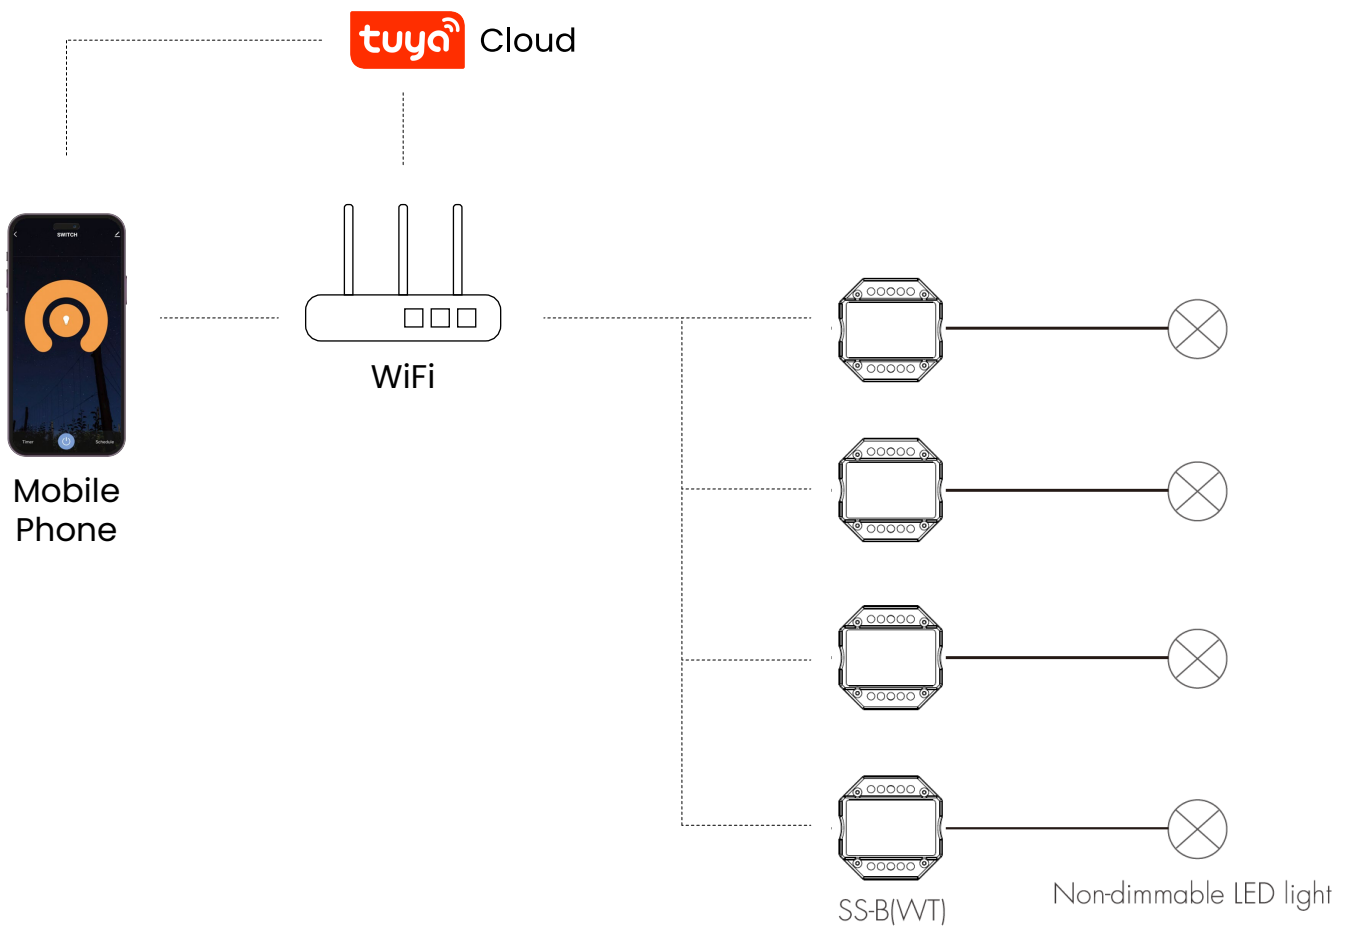

System Wiring

Tuya APP Network Connection and Operation

Press and hold Match/Set key for 5s, or push twice Match/Set key fastly, clear previous network connection, enter WiFi config mode, the blue LED indicator flash fastly.

If Tuya smart APP network connection succeed, the blue LED indicator will stop flash, and in Tuya smart APP, you can find SWITCH device.

When controlling the light with Tuya Smart/Smart Life APP, if the network connection is poor, you can control the light with Bluetooth connection within the Bluetooth control range. Note: The light can not be directly controlled by Bluetooth without WiFi configuration.