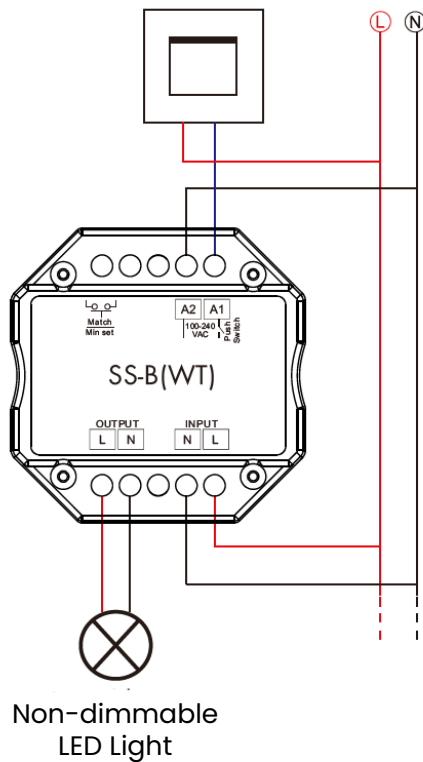

Wiring Diagram

NOTE:

When calculating the maximum number of load lamps or drivers, the input power or input current parameters of a single lamp or driver must be used, the output power parameters can not be used. In addition, the maximum surge current of the dimmer is 65A, the sum of surge current of multiple dimmable LED drivers should not exceed 2 times, otherwise, the product will be overloaded and damaged.

Compatible Load Type

Load Type	Maximum Load	Remark
Dimmable LED	200 W @220 V | 100 W @110 V	Depends on lamp design/PF
TRIAC LED Driver	200 W @220 V | 100 W @110 V	200W ÷ driver rating; surge ≤2×.
Hologen Lamps	200 W @220 V | 100 W @110 V	Standard load.