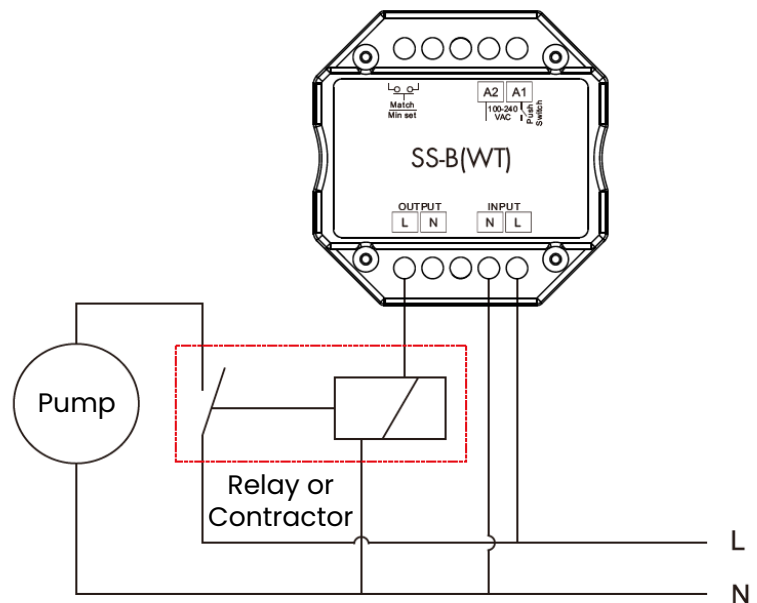

Wiring Diagram

NOTE:

When calculating the maximum number of load lamps or drivers, the input power or input current parameters of a single lamp or driver must be used, the output power parameters can not be used. In addition, the maximum surge current of the dimmer is 65A, the sum of surge current of multiple dimmable LED drivers should not exceed 2 times, otherwise, the product will be overloaded and damaged.

Compatible Load Type

Load Type	Maximum Load	Remark
Dimmable LED	200 W @220 V | 100 W @110 V	Depends on lamp design/PF
TRIAC LED Driver	200 W @220 V | 100 W @110 V	200W ÷ driver rating; surge ≤2×.
Hologen Lamps	200 W @220 V | 100 W @110 V	Standard load.