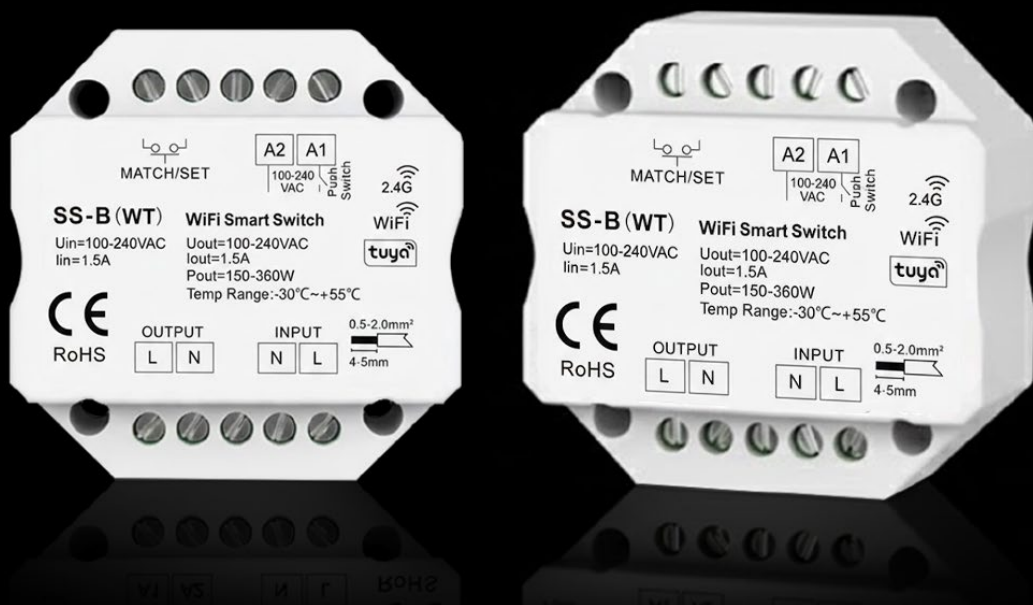

# Teralux Smart Push Switch User Manual

Tuya Wi-Fi + RF Smart Push Switch

CE RoHS

## Tuya Wi-Fi + RF Smart Push Switch

The Smart Push Switch AC 1.5A Wi-Fi + RF is a compact on/off controller for LED, incandescent, and halogen lights, supporting Wi-Fi, RF, and push-switch operation. Through the Tuya app, it offers on/off, delay, and timer control, plus voice control via smart speakers. It can also act as a Wi-Fi-to-RF converter for synchronized control of multiple RF devices. Easy to install in standard wall boxes, it includes RF remote compatibility and built-in overheat and overload protection, making it suitable for a wide range of residential and commercial lighting setups.

### TRIAC to Zigbee Converter

Engineered for modern smart lighting, this converter delivers smooth, accurate brightness adjustment with dependable efficiency and compatibility with Zigbee systems.

Category	Item	Specification
Input and Output	Input voltage	AC100–240V
	Output voltage	AC100–240V
	Output current	Max 1.5A
	Output power	150–360W
	Input signal	WiFi + RF + Push Dim
	Control distance	30m (Barrier-free space)
Environment	Operation temperature	Ta: -30°C ~ +55°C
	Case temperature (Max.)	Tc: +85°C
	IP rating	IP20
Safety and EMC	Safety standard	EN 60669-1/-2
	EMC standard	EN IEC 55015 / EN IEC 61547 ; ETSI EN 301 489-1/-3/-17
	Radio Equipment	ETSI EN 300 440 ; ETSI EN 300 328
	Certification	30m (Barrier-free space)
Package	Size	L60 × W60 × H40mm
	Gross weight	0.051kg