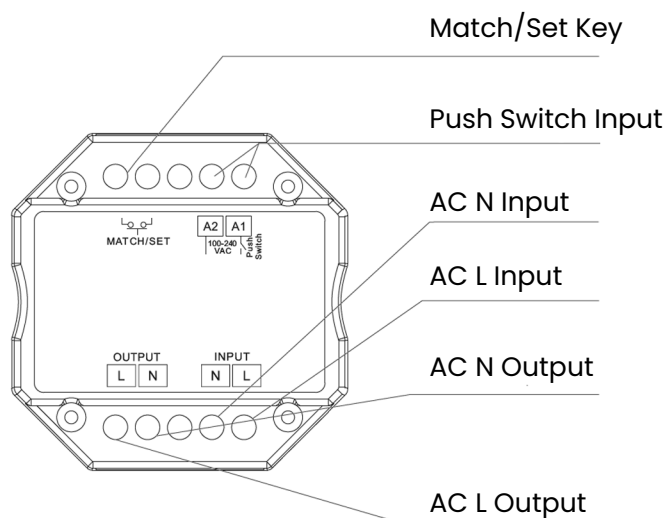

Connect with external push switch optional.

Easy to be placed in standard wall junction box behind a push switch.

Over-heat / Over-load protection, recover automatically.

### Mechanical Structure